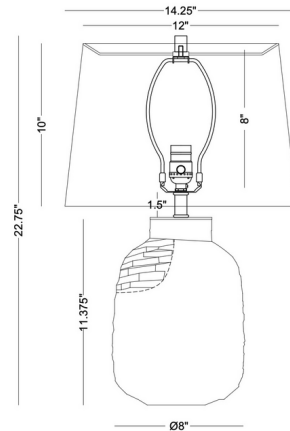

### Description

The moody Pescara Table Lamp features a stunning glass base in dark green. A detailed, layered brushstroke pattern creates the illusion of a woven material and lends dimension to the surface. The off-white linen shade gently tapers for a finishing touch. 3-Way switch on the socket.

### Specifications

COLOR	Off White
BODY FINISH	Green
WATTAGE	25W
DIMMER	Included
DIMENSIONS	14.25"W x 22.75"H
BULB NOT INCLUDED	1 x A21 3-Way/Medium (E26)/25W/120V LED
COUNTRY OF ORIGIN	China

CLICK TO VIEW PRODUCT