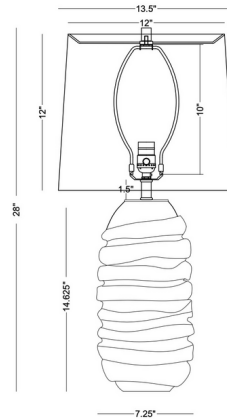

### Specifications

COLOR . . . . . Off White  
BODY FINISH . . . . . Brown  
WATTAGE . . . . . 25W  
DIMMER . . . . . Included  
DIMENSIONS . . . . . 13.5\"W x 28\"H  
BULB NOT INCLUDED . . . . . 1 x A21 3-Way/Medium (E26)/25W/120V LED  
COUNTRY OF ORIGIN . . . . . China