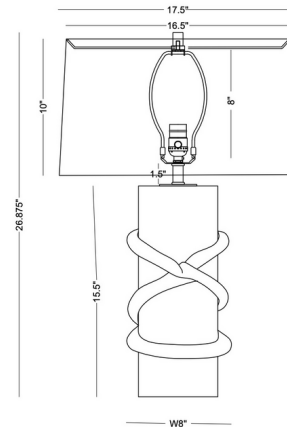

By FlowDecor

Description

Frosted white glass gives the Salerno Table Lamp an ethereal and refreshing aesthetic. The base features an artistic twisted embellishment, creating visual interest from every angle. An off-white linen shade caps off this lamp as final touch. 3-Way switch on the socket.

Shown in frosted / off white

Specifications

COLOR Off White
BODY FINISH Frosted
WATTAGE 25W
DIMMER Included
DIMENSIONS 17.5"W x 26.88"H
BULB NOT INCLUDED 1 x A21 3-Way/Medium (E26)/25W/120V LED
COUNTRY OF ORIGIN China