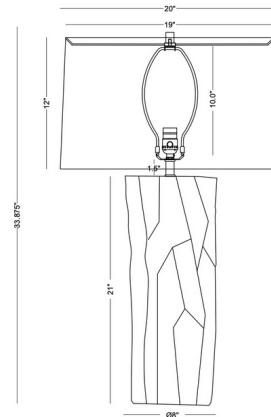

Description

Drawing inspiration from nature, the Grosseto Table Lamp features a faceted base beautifully crafted with a tactile finish. Light and shadow play across the organic surface, enhancing the wood-carved effect that makes this lamp so unique. An off-white linen shade completes the look. 3-Way switch on the socket.

Specifications

COLOR Off White
BODY FINISH White
WATTAGE 25W
DIMMER Included
DIMENSIONS 20"W x 33.88"H
BULB NOT INCLUDED 1 x A21 3-Way/Medium (E26)/25W/120V LED
COUNTRY OF ORIGIN China

Shown in white / off white