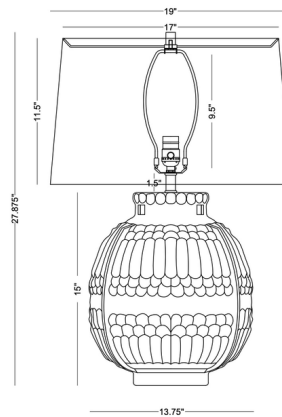

### Description

Artistic and organic, the Kate Table Lamp goes bold with a distinctive layered surface reminiscent of flower petals. The sculptural ceramic base is finished in a warm off-white, with smooth stacked petal and vertical bands for interest. Its tapered linen lampshade provides the finishing touch. 3-Way switch on the socket.

### Specifications

COLOR . . . . . Off White  
BODY FINISH . . . . . Off White  
WATTAGE . . . . . 25W  
DIMMER . . . . . Included  
DIMENSIONS . . . . . 19"W x 27.88"H  
BULB NOT INCLUDED . . . . . 1 x A21 3-Way/Medium (E26)/25W/120V LED  
COUNTRY OF ORIGIN . . . . . China