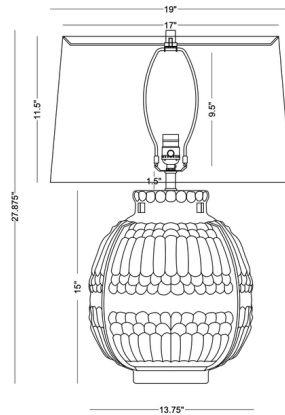

By FlowDecor

Description

Artistic and organic, the Kate Table Lamp goes bold with a distinctive layered surface reminiscent of flower petals. The sculptural ceramic base is finished in a warm off-white, with smooth stacked petal and vertical bands for interest. Its tapered linen lampshade provides the finishing touch. 3-Way switch on the socket.

Shown in off white / off white

Specifications

COLOR Off White
BODY FINISH Off White
WATTAGE 25W
DIMMER Included
DIMENSIONS 19"W x 27.88"H
BULB NOT INCLUDED 1 x A21 3-Way/Medium (E26)/25W/120V LED
COUNTRY OF ORIGIN China