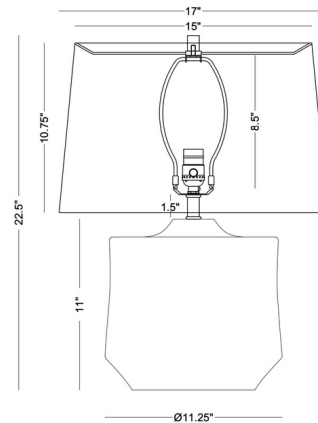

Description

The Turin Table Lamp is an eye-catching fusion of rustic, earthen elements and modern restraint. The ceramic body is finished with a silky glaze, with faint ridges to create a barely-there striated effect. Completed with an off-white cotton shade. 3-Way switch on socket.

Shown in off white / off white

Specifications

COLOR	Off White
BODY FINISH	Off White
WATTAGE	25W
DIMMER	Included
DIMENSIONS	17"W x 22.5"H
BULB NOT INCLUDED	1 x A21 3-Way/Medium (E26)/25W/120V LED
COUNTRY OF ORIGIN	China