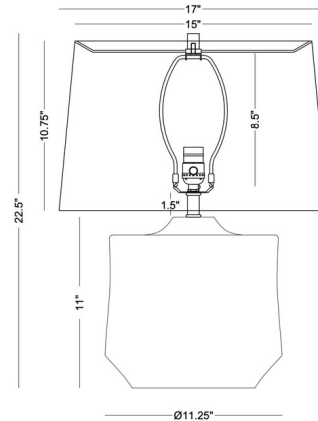

By FlowDecor

Description

The Syracuse Table Lamp is an eye-catching fusion of rustic, earthen elements and modern restraint. The ceramic body is finished with a silky glaze, with faint ridges to create a barely-there striated effect. Completed with an off-white cotton shade. 3-Way switch on socket.

Shown in black / off white

Specifications

COLOR	Off White
BODY FINISH	Black
WATTAGE	25W
DIMMER	Included
DIMENSIONS	17"W x 22.5"H
BULB NOT INCLUDED	1 x A21 3-Way/Medium (E26)/25W/120V LED
COUNTRY OF ORIGIN	China