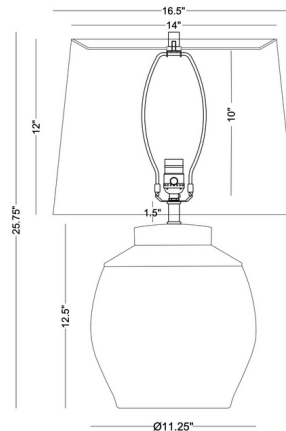

### Specifications

COLOR . . . . . Off White  
BODY FINISH . . . . . White  
WATTAGE . . . . . 25W  
DIMMER . . . . . Included  
DIMENSIONS . . . . . 16.5"W x 25.75"H  
BULB NOT INCLUDED . . . . . 1 x A21 3-Way/Medium (E26)/25W/120V LED  
COUNTRY OF ORIGIN . . . . . China