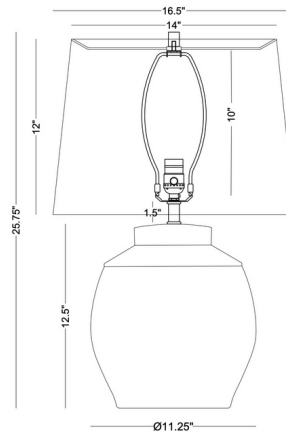

### Description

The handsome Pavia Table Lamp keeps things simple with a rounded silhouette that hints at the slightest of angles. The base is a smooth, silky ceramic, banded with a slightly ridged lines. A tapered drum shade completes the piece. 3-Way switch on the socket.

### Specifications

COLOR	Off White
BODY FINISH	Black
WATTAGE	25W
DIMMER	Included
DIMENSIONS	16.5"W x 25.75"H
BULB NOT INCLUDED	1 x A21 3-Way/Medium (E26)/25W/120V LED
COUNTRY OF ORIGIN	China

CLICK TO VIEW PRODUCT