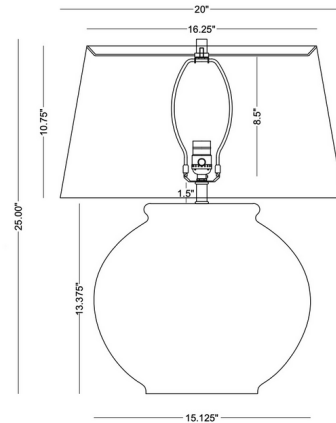

By FlowDecor

Description

The Catania Table Lamp is sculpted with a ceramic base in a warm and welcoming sand-toned finish. Scale-like textures cascade down the surface of the base, with each mark creating an dramatic of light and shadow. This piece offers an artisanal appearance that will lend character to any interior. 3-Way switch on socket.

Shown in sand / off white

Specifications

| | |
|-------------------|-----------------------------------------|
| COLOR | Off White |
| BODY FINISH | Sand |
| WATTAGE | 25W |
| DIMMER | Included |
| DIMENSIONS | 20"W x 25"H |
| BULB NOT INCLUDED | 1 x A21 3-Way/Medium (E26)/25W/120V LED |
| COUNTRY OF ORIGIN | China |