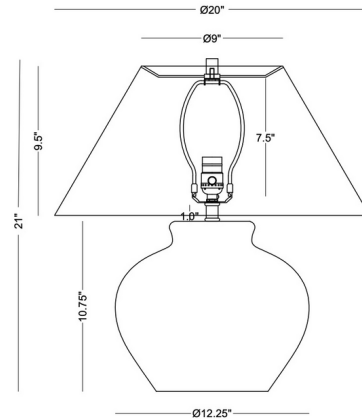

By FlowDecor

Description

Drawing inspiration from antique amphora jars, the Caserta Table Lamp features a wide curvaceous body a deeply weathered texture. The body is sculpted from brown ceramic and grooved and pitted for added texture. A tapered off-white linen shade completes the composition with a bright eye-catching contrast. 3-Way switch on the socket.

Shown in brown / off white

Specifications

COLOR Off White
BODY FINISH Brown
WATTAGE 25W
DIMMER Included
DIMENSIONS 20"W x 21"H
BULB NOT INCLUDED 1 x A21 3-Way/Medium (E26)/25W/120V LED
COUNTRY OF ORIGIN China