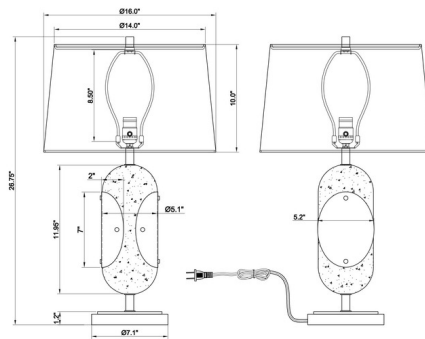

### Description

The sleek Ovaro Table Lamp features complementary fusion of stone and metal detailing. A capsule-shaped body made from ivory composite stone and clasped by decorative metal plates in antique brass. This lamp is a sculptural conversation-starter ideal for prominent placements. 3-Way switch on the socket.

### Specifications

COLOR . . . . . Off White  
BODY FINISH . . . . . White  
WATTAGE . . . . . 25W  
DIMMER . . . . . Included  
DIMENSIONS . . . . . 16"W x 26.75"H  
BULB NOT INCLUDED . . . . . 1 x A21 3-Way/Medium (E26)/25W/120V LED  
COUNTRY OF ORIGIN . . . . . China