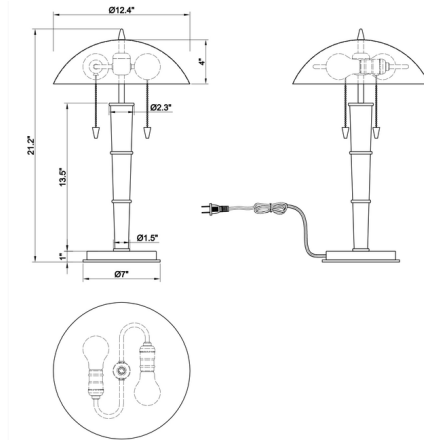

Description

Drawing inspiration from the Art Deco period, the Dresano Table Lamp offers a touch of historical charm for the contemporary home. A dome lampshade in dark bronze directs the light downward, contrasting against the antique brass base. Classic pull cords allow the two sockets to be operated individually.

Shown in brass / bronze

Specifications

COLOR	Bronze
BODY FINISH	Brass
WATTAGE	34W
DIMMER	N/A
DIMENSIONS	7"W x 21.25"H
BULB NOT INCLUDED	2 x A19/Medium (E26)/17W/120V LED
COUNTRY OF ORIGIN	China

CLICK TO VIEW PRODUCT