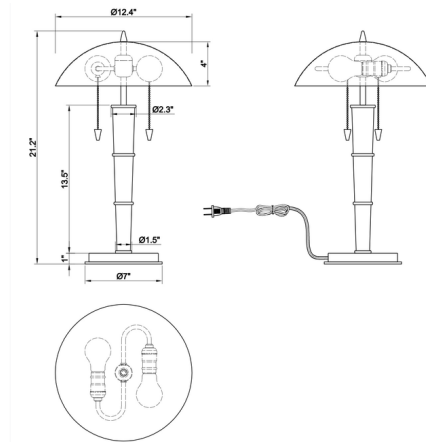

Description

Drawing inspiration from the Art Deco period, the Dresano Table Lamp offers a touch of historical charm for the contemporary home. A dome lampshade in dark bronze directs the light downward, contrasting against the antique brass base. Classic pull cords allow the two sockets to be operated individually.

Shown in brass / bronze

Specifications

COLOR	Bronze
BODY FINISH	Brass
WATTAGE	34W
DIMMER	N/A
DIMENSIONS	7"W x 21.25"H
BULB NOT INCLUDED	2 x A19/Medium (E26)/17W/120V LED
COUNTRY OF ORIGIN	China

CLICK TO VIEW PRODUCT