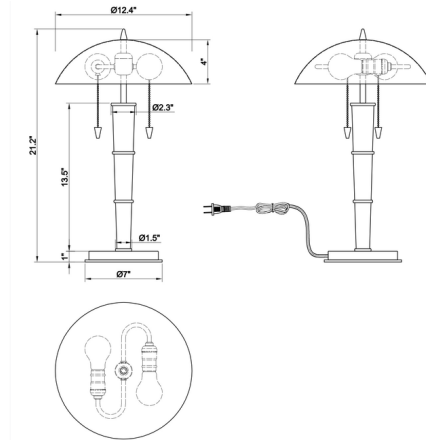

Description

Drawing inspiration from the Art Deco period, the Dresano Table Lamp offers a touch of historical charm for the contemporary home. A dome lampshade in dark bronze directs the light downward, contrasting against the antique brass base. Classic pull cords allow the two sockets to be operated individually.

Shown in brass / bronze

Specifications

COLOR	Bronze
BODY FINISH	Brass
WATTAGE	34W
DIMMER	N/A
DIMENSIONS	7"W x 21.25"H
BULB NOT INCLUDED	2 x A19/Medium (E26)/17W/120V LED
COUNTRY OF ORIGIN	China

CLICK TO VIEW PRODUCT