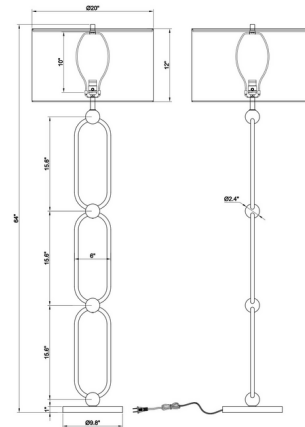

Lightology

lightology.com
866-954-4489
05-18-26

Project: _____

Company: _____

Location: _____ Fixture Type: _____

SPEC #: **FLD1444770**

Approved On: _____ Approved By: _____

Veneto Floor Lamp

By FlowDecor

Description

The elegant Veneto Floor Lamp features an graceful silhouette made from looping ovals. Bold yet possessing a sense of lightness, this lamp will be perfect for any home. This piece is finished with a drum shade in off-white linen. 3-Way switch on socket.

Shown in brass / off white

Specifications

COLOR	Off White
BODY FINISH	Brass
WATTAGE	25W
DIMMER	Included
DIMENSIONS	20\"W x 64\"H
BULB NOT INCLUDED	1 x A21 3-Way/Medium (E26)/25W/120V LED
COUNTRY OF ORIGIN	China