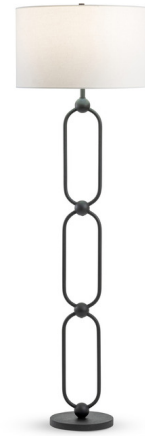

Lightology

lightology.com
866-954-4489
05-18-26

Project: _____

Company: _____

Location: _____ Fixture Type: _____

SPEC #: **FLD1444771**

Approved On: _____ Approved By: _____

Follina Floor Lamp By FlowDecor

Description

The rustic Follina Floor Lamp features an graceful silhouette made from looping ovals. Bold yet possessing a sense of lightness, this lamp will be perfect for any home. This piece is finished with a drum shade in off-white linen. 3-Way switch on socket.

Shown in bronze / off white

Specifications

COLOR	Off White
BODY FINISH	Bronze
WATTAGE	25W
DIMMER	Included
DIMENSIONS	20"W x 64"H
BULB NOT INCLUDED	1 x A21 3-Way/Medium (E26)/25W/120V LED
COUNTRY OF ORIGIN	China