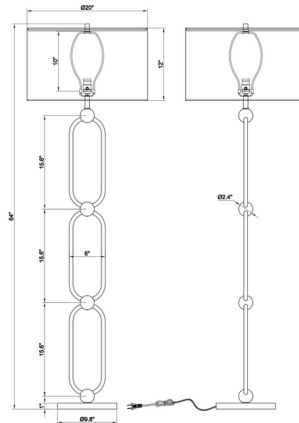

### Description

The rustic Follina Floor Lamp features an graceful silhouette made from looping ovals. Bold yet possessing a sense of lightness, this lamp will be perfect for any home. This piece is finished with a drum shade in off-white linen. 3-Way switch on socket.

### Specifications

COLOR	Off White
BODY FINISH	Bronze
WATTAGE	25W
DIMMER	Included
DIMENSIONS	20"W x 64"H
BULB NOT INCLUDED	1 x A21 3-Way/Medium (E26)/25W/120V LED
COUNTRY OF ORIGIN	China

CLICK TO VIEW PRODUCT