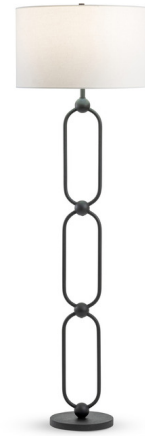

## Follina Floor Lamp By FlowDecor

### Description

The rustic Follina Floor Lamp features an graceful silhouette made from looping ovals. Bold yet possessing a sense of lightness, this lamp will be perfect for any home. This piece is finished with a drum shade in off-white linen. 3-Way switch on socket.

Shown in bronze / off white

### Specifications

COLOR	Off White
BODY FINISH	Bronze
WATTAGE	25W
DIMMER	Included
DIMENSIONS	20"W x 64"H
BULB NOT INCLUDED	1 x A21 3-Way/Medium (E26)/25W/120V LED
COUNTRY OF ORIGIN	China

CLICK TO VIEW PRODUCT