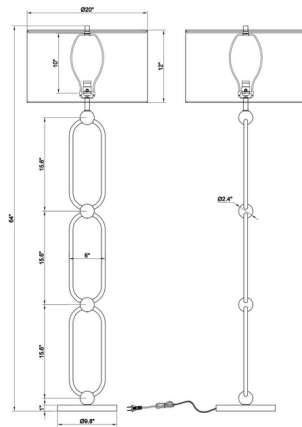

Lightology

lightology.com
866-954-4489
05-18-26

Project: _____

Company: _____

Location: _____ Fixture Type: _____

SPEC #: **FLD1444771**

Approved On: _____ Approved By: _____

Follina Floor Lamp By FlowDecor

Description

The rustic Follina Floor Lamp features an graceful silhouette made from looping ovals. Bold yet possessing a sense of lightness, this lamp will be perfect for any home. This piece is finished with a drum shade in off-white linen. 3-Way switch on socket.

Shown in bronze / off white

Specifications

COLOR	Off White
BODY FINISH	Bronze
WATTAGE	25W
DIMMER	Included
DIMENSIONS	20"W x 64"H
BULB NOT INCLUDED	1 x A21 3-Way/Medium (E26)/25W/120V LED
COUNTRY OF ORIGIN	China