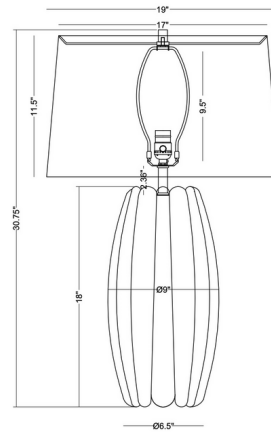

By FlowDecor

Description

The Bandini Table Lamp features an elegantly scalloped ceramic body. Crafted from lightly textured ceramic, this piece is finished in a subtle brush-stroked off-white color and capped with a tapered drum shade in matching linen. 3-Way switch on the socket.

Shown in off white

Specifications

COLOR	N/A
BODY FINISH	Off White
WATTAGE	25W
DIMMER	Included
DIMENSIONS	19"W x 30.75"H
BULB NOT INCLUDED	1 x A21 3-Way/Medium (E26)/25W/120V LED
COUNTRY OF ORIGIN	China

CLICK TO VIEW PRODUCT