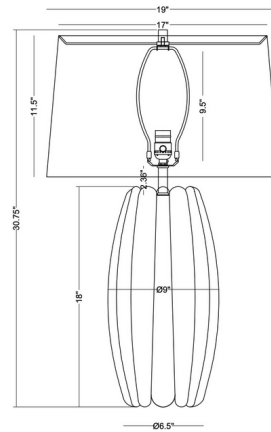

Description

The Burano Table Lamp features an elegantly scalloped ceramic body. Crafted from lightly textured ceramic, this piece is finished in a rich brown color and capped with a tapered drum shade in matching linen. 3-Way switch on the socket.

Shown in brown / off white

Specifications

COLOR Off White
BODY FINISH Brown
WATTAGE 25W
DIMMER Included
DIMENSIONS 19"W x 30.75"H
BULB NOT INCLUDED 1 x A21 3-Way/Medium (E26)/25W/120V LED
COUNTRY OF ORIGIN China