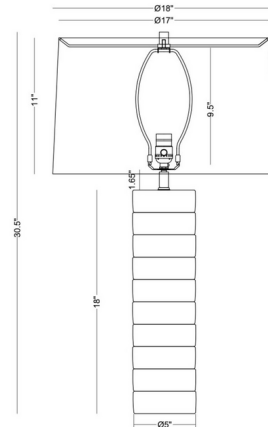

Lightology

lightology.com
866-954-4489
05-17-26

Project: _____

Company: _____

Location: _____ Fixture Type: _____

SPEC #: **FLD1444774**

Approved On: _____ Approved By: _____

Romolo Table Lamp

By FlowDecor

Description

Sleek and simple, the Romolo Table lamp features a stack of handmade ceramic discs. Subtle variations break up the texture with slight asymmetries, making this contemporary accent visually compelling. The tapered drum shade completes the look. 3-Way switch on socket.

Shown in off white / off white

Specifications

COLOR Off White
BODY FINISH Off White
WATTAGE 25W
DIMMER Included
DIMENSIONS 18"W x 30.5"H
BULB NOT INCLUDED 1 x A21 3-Way/Medium (E26)/25W/120V LED
COUNTRY OF ORIGIN China