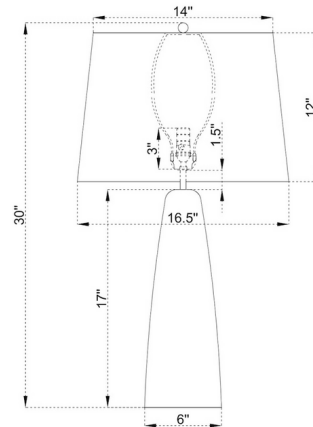

Shown in grey / off white

Specifications

COLOR	Off White
BODY FINISH	Grey
WATTAGE	25W
DIMMER	Included
DIMENSIONS	16.5\"W x 30\"H
BULB NOT INCLUDED	1 x A21 3-Way/Medium (E26)/25W/120V LED
COUNTRY OF ORIGIN	India