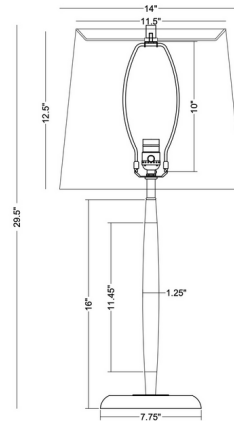

By FlowDecor

Description

Natural elements makes the Portland Table Lamp an easygoing addition to any home. A gently curved wood stem is accented with brassy metal caps for a hint of mid-century charm. The off-white linen drum shade completes the look. 3-Way switch on the socket.

Shown in antique brass / light wood / off white

Specifications

COLOR Off White
BODY FINISH Antique Brass / Light Wood
WATTAGE 25W
DIMMER Included
DIMENSIONS 14"W x 29.5"H
BULB NOT INCLUDED 1 x A21 3-Way/Medium (E26)/25W/120V LED
COUNTRY OF ORIGIN China