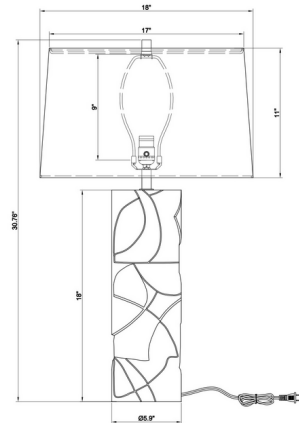

### Description

The Bettona Table Lamp marries geometric art and function in one stylish accent piece. The base piece is constructed from composite stone with stacked repeating shapes. Brass hardware adds an elevated look, while A slightly tapered drum shade balances the lamp's elongated silhouette. 3-Way switch on the socket.

### Specifications

COLOR . . . . . Off White  
BODY FINISH . . . . . White  
WATTAGE . . . . . 25W  
DIMMER . . . . . Included  
DIMENSIONS . . . . . 18"W x 30.75"H  
BULB NOT INCLUDED . . . . . 1 x A21 3-Way/Medium (E26)/25W/120V LED  
COUNTRY OF ORIGIN . . . . . China