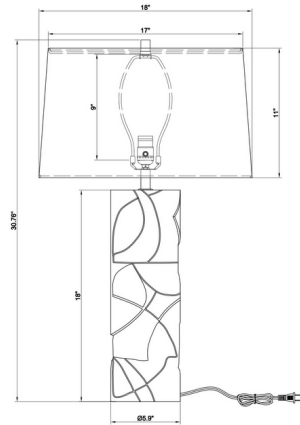

Lightology

lightology.com
866-954-4489
07-04-26

Project: _____

Company: _____

Location: _____ Fixture Type: _____

SPEC #: **FLD1444777**

Approved On: _____ Approved By: _____

Bettona Table Lamp By FlowDecor

Description

The Bettona Table Lamp marries geometric art and function in one stylish accent piece. The base piece is constructed from composite stone with stacked repeating shapes. Brass hardware adds an elevated look, while A slightly tapered drum shade balances the lamp's elongated silhouette. 3-Way switch on the socket.

Shown in white / off white

Specifications

COLOR	Off White
BODY FINISH	White
WATTAGE	25W
DIMMER	Included
DIMENSIONS	18"W x 30.75"H
BULB NOT INCLUDED	1 x A21 3-Way/Medium (E26)/25W/120V LED
COUNTRY OF ORIGIN	China