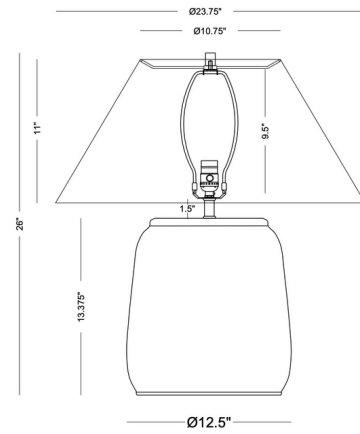

Specifications

COLOR Off White
BODY FINISH Cream
WATTAGE 25W
DIMMER Included
DIMENSIONS 23.75"W x 26"H
BULB NOT INCLUDED 1 x A21 3-Way/Medium (E26)/25W/120V LED
COUNTRY OF ORIGIN China

Shown in cream / off white