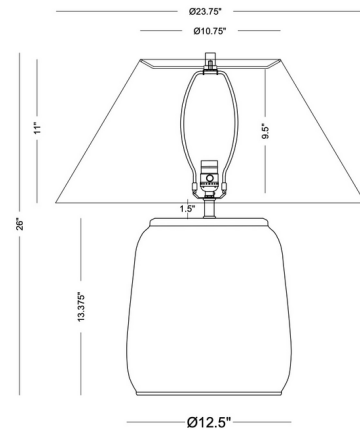

Specifications

COLOR Off White
BODY FINISH Cream
WATTAGE 25W
DIMMER Included
DIMENSIONS 23.75"W x 26"H
BULB NOT INCLUDED 1 x A21 3-Way/Medium (E26)/25W/120V LED
COUNTRY OF ORIGIN China

Notes:

Shown in cream / off white