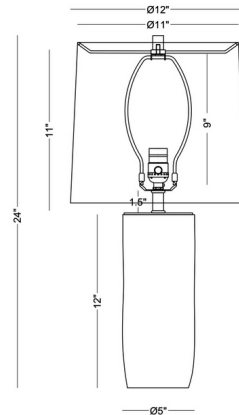

Lightology

lightology.com
866-954-4489
04-28-26

Project: _____

Company: _____

Location: _____ Fixture Type: _____

SPEC #: **FLD1444780**

Approved On: _____ Approved By: _____

Felicia Table Lamp By FlowDecor

Description

The Felicia Table Lamp boasts a body with a texture reminiscent of ice. The translucent glass creates the appearance of floating, allowing the lamp to complement its environment. A tapered off-white cotton shade provides the finishing touch. 3-Way switch on socket.

Shown in clear / off white

Specifications

COLOR	Off White
BODY FINISH	Clear
WATTAGE	25W
DIMMER	Included
DIMENSIONS	12"W x 24"H
BULB NOT INCLUDED	1 x A21 3-Way/Medium (E26)/25W/120V LED
COUNTRY OF ORIGIN	China