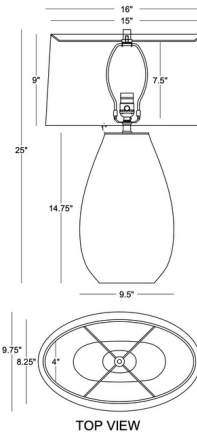

Specifications

COLOR Off White
BODY FINISH Blue
WATTAGE 25W
DIMMER Included
DIMENSIONS 16"W x 25"H
BULB NOT INCLUDED 1 x A21 3-Way/Medium (E26)/25W/120V LED
COUNTRY OF ORIGIN China

Shown in blue / off white