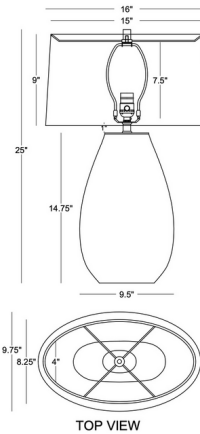

Specifications

COLOR Off White
BODY FINISH Blue
WATTAGE 25W
DIMMER Included
DIMENSIONS 16"W x 25"H
BULB NOT INCLUDED 1 x A21 3-Way/Medium (E26)/25W/120V LED
COUNTRY OF ORIGIN China

Shown in blue / off white