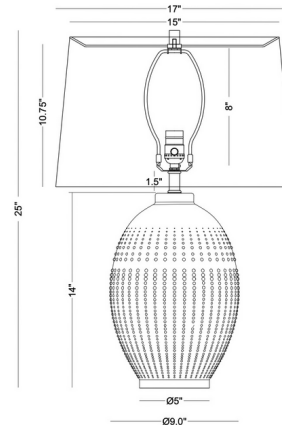

Shown in multicolor / off white

Specifications

COLOR	Off White
BODY FINISH	Multicolor
WATTAGE	25W
DIMMER	Included
DIMENSIONS	17"W x 25"H
BULB NOT INCLUDED	1 x A21 3-Way/Medium (E26)/25W/120V LED
COUNTRY OF ORIGIN	China

CLICK TO VIEW PRODUCT

Notes: