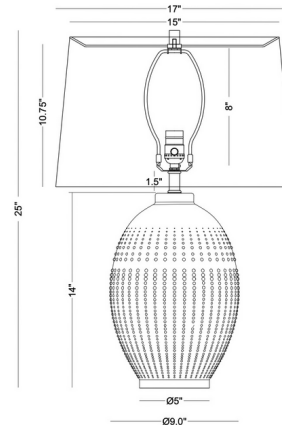

### Description

The Pearl Table Lamp features an eye-catching raise pattern along the ceramic. Dotted lines wrap the oval body are finished in a variegated glaze, creating a stippling of warm and cool hues that come to life under the light. 3-Way switch on socket.

### Specifications

COLOR	Off White
BODY FINISH	Multicolor
WATTAGE	25W
DIMMER	Included
DIMENSIONS	17"W x 25"H
BULB NOT INCLUDED	1 x A21 3-Way/Medium (E26)/25W/120V LED
COUNTRY OF ORIGIN	China

CLICK TO VIEW PRODUCT