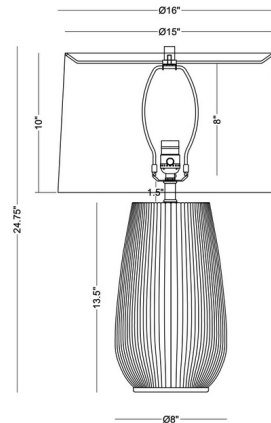

Lightology

lightology.com
866-954-4489
05-18-26

Project: _____

Company: _____

Location: _____ Fixture Type: _____

SPEC #: **FLD1444783**

Approved On: _____ Approved By: _____

Remy Table Lamp By FlowDecor

Description

Like a soft waterfall, the Remy Table Lamp offers a serene, easygoing presence. A white ceramic body gently curves inward toward the base, balanced by the subtle taper of an off-white cotton shade. Use to complement a range of decorative themes from coastal to contemporary. 3-Way switch on socket.

Shown in white / off white

Specifications

COLOR Off White
BODY FINISH White
WATTAGE 25W
DIMMER Included
DIMENSIONS 16"W x 24.75"H
BULB NOT INCLUDED 1 x A21 3-Way/Medium (E26)/25W/120V LED
COUNTRY OF ORIGIN China