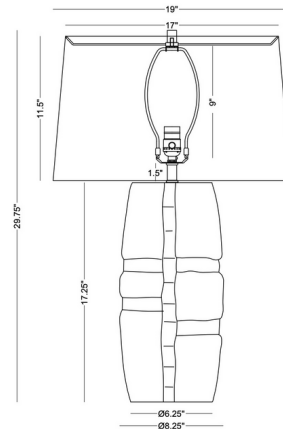

### Specifications

COLOR	Off White
BODY FINISH	Off White
WATTAGE	25W
DIMMER	Included
DIMENSIONS	19"W x 29.75"H
BULB NOT INCLUDED	1 x A21 3-Way/Medium (E26)/25W/120V LED
COUNTRY OF ORIGIN	China

CLICK TO VIEW PRODUCT