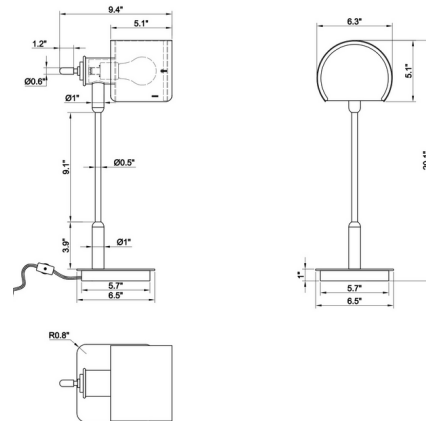

Shown in brass