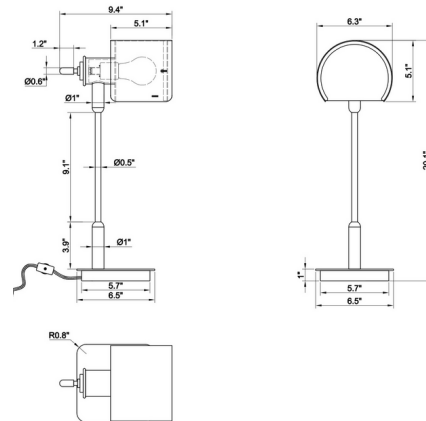

By FlowDecor

Description

Tradition meets contemporary design with the Opal Table Lamp. Standing on a square base with a curved metal shade, this task-oriented accent piece warmly filters light through an alabaster diffuser. Perfect for desks and other functional placements. 3-Way switch on the socket.

Shown in brass

Specifications

COLOR	N/A
BODY FINISH	Brass
WATTAGE	9W
DIMMER	Included
DIMENSIONS	6.5"W x 20.1"H x 9.4"D
BULB NOT INCLUDED	1 x A21 3-Way/Medium (E26)/9W/120V LED
COUNTRY OF ORIGIN	China

CLICK TO VIEW PRODUCT