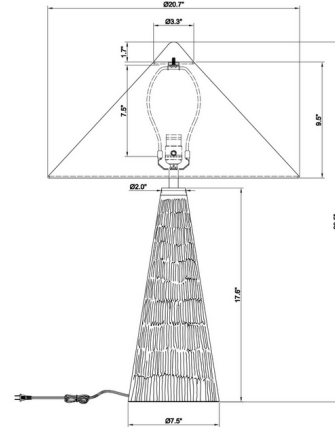

By FlowDecor

Description

Make a bold statement with the Mavis Table Lamp. Crafted from resin and carved with a repeating linear texture, the conical body sleek and modern. A cone shade and antique brass accents complete the luxe aesthetic. 3-Way switch on socket.

Shown in off white / off white

Specifications

COLOR	Off White
BODY FINISH	Off White
WATTAGE	25W
DIMMER	Included
DIMENSIONS	20.75"W x 29.5"H
BULB NOT INCLUDED	1 x A21 3-Way/Medium (E26)/25W/120V LED
COUNTRY OF ORIGIN	China