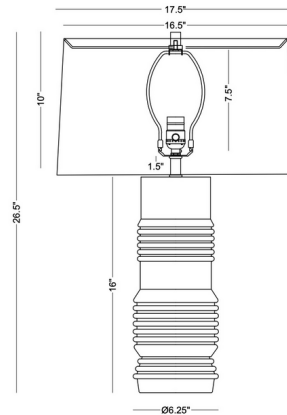

Shown in black / off white

Specifications

COLOR	Off White
BODY FINISH	Black
WATTAGE	25W
DIMMER	Included
DIMENSIONS	17.5"W x 26.5"H
BULB NOT INCLUDED	1 x A21 3-Way/Medium (E26)/25W/120V LED
COUNTRY OF ORIGIN	China