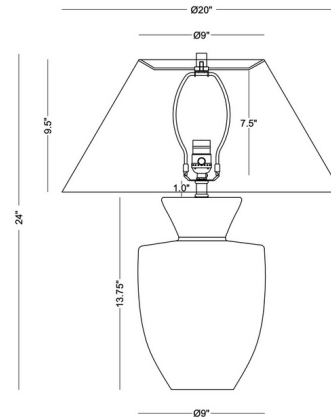

### Specifications

COLOR . . . . . Off White  
BODY FINISH . . . . . Brown  
WATTAGE . . . . . 25W  
DIMMER . . . . . Included  
DIMENSIONS . . . . . 20"W x 24"H  
BULB NOT INCLUDED . . . . . 1 x A21 3-Way/Medium (E26)/25W/120V LED  
COUNTRY OF ORIGIN . . . . . China