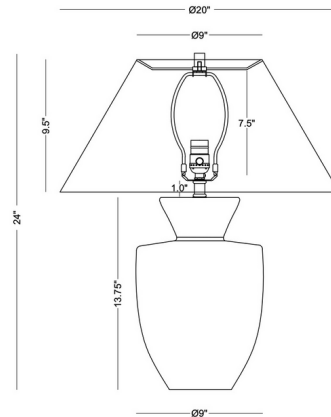

Description

Inspired by timework relics, the Jasper Table Lamp is sculpted from dense ceramic in a deep brown finish, with a pitted and grooved surface. The ceramic sweeps upward in a soft arc before the collar turns in a dramatic flare, echoed by the crisp angles of the linen shade. 3-Way switch on the socket.

Shown in brown / off white

Specifications

COLOR Off White
BODY FINISH Brown
WATTAGE 25W
DIMMER Included
DIMENSIONS 20"W x 24"H
BULB NOT INCLUDED 1 x A21 3-Way/Medium (E26)/25W/120V LED
COUNTRY OF ORIGIN China