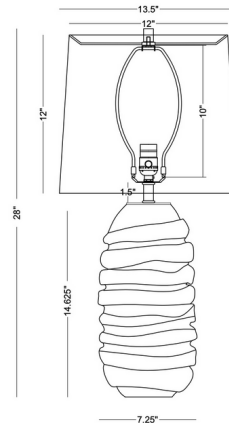

### Specifications

COLOR	Off White
BODY FINISH	Grey
WATTAGE	25W
DIMMER	Included
DIMENSIONS	13.5"W x 28"H
BULB NOT INCLUDED	1 x A21 3-Way/Medium (E26)/25W/120V LED
COUNTRY OF ORIGIN	China

CLICK TO VIEW PRODUCT