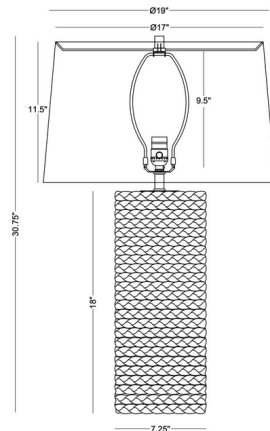

CLICK TO VIEW PRODUCT

Notes: