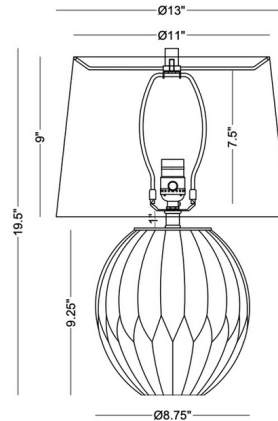

### Specifications

COLOR	Off White
BODY FINISH	Beige
WATTAGE	25W
DIMMER	Included
DIMENSIONS	13"W x 19.5"H
BULB NOT INCLUDED	1 x A21 3-Way/Medium (E26)/25W/120V LED
COUNTRY OF ORIGIN	China

CLICK TO VIEW PRODUCT