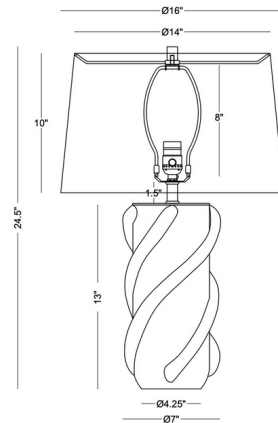

By FlowDecor

Description

The Christina Table Lamp features a modern and effervescent design. Crafted from tinted glass and seeded with tiny bubbles, the base appears weightless, with thick twisting swirls for added dimension. The cloth-covered cord comes out of the socket to preserve the artistic presentation of the glass lamp body. 3-Way switch on the socket.

Shown in brown / off white

Specifications

COLOR Off White
BODY FINISH Brown
WATTAGE 25W
DIMMER Included
DIMENSIONS 16"W x 24.5"H
BULB NOT INCLUDED 1 x A21 3-Way/Medium (E26)/25W/120V LED
COUNTRY OF ORIGIN China