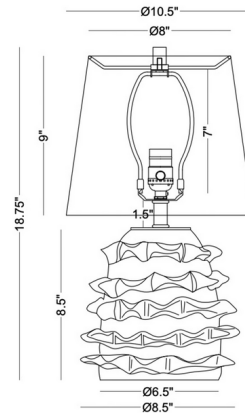

By FlowDecor

Description

Encircled with angular spikes, the Booth Table Lamp has a bold modern edge sure to start conversations. The base is crafted from weighty glass with a frosted finish that allows the light to slightly filter below the surface. Petite sizing makes the Booth suitable for bedside tables, shelves, and accent placements. On/Off switch on the socket.

Specifications

COLOR Off White
BODY FINISH Frosted
WATTAGE 17W
DIMMER N/A
DIMENSIONS 10.5"W x 18.75"H
BULB NOT INCLUDED 1 x A19/Medium (E26)/17W/120V LED
COUNTRY OF ORIGIN China

Shown in frosted / off white