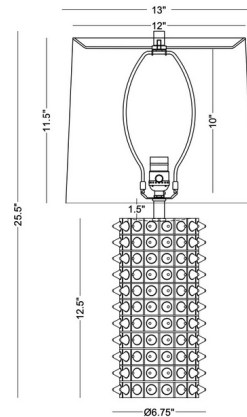

Shown in grey / off white

Specifications

COLOR Off White
BODY FINISH Grey
WATTAGE 25W
DIMMER Included
DIMENSIONS 13"W x 25.5"H
BULB NOT INCLUDED 1 x A21 3-Way/Medium (E26)/25W/120V LED
COUNTRY OF ORIGIN China