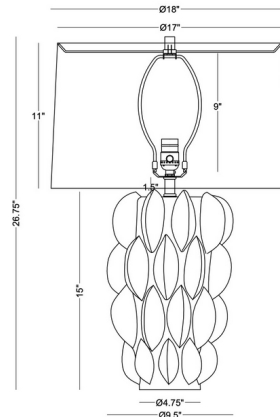

By FlowDecor

Description

The Lisbon table lamp features an organic, playful silhouette. Rounded wedges wrap around ceramic body, finished in a glossy glaze. The lamp body flares outward toward the top, balanced by a lightly tapered shade. 3-Way switch on socket.

Shown in brown / off white

Specifications

COLOR	Off White
BODY FINISH	Brown
WATTAGE	25W
DIMMER	Included
DIMENSIONS	18"W x 26.75"H
BULB NOT INCLUDED	1 x A21 3-Way/Medium (E26)/25W/120V LED
COUNTRY OF ORIGIN	China