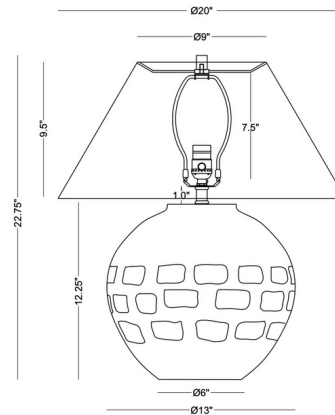

By FlowDecor

Description

Rough dashes beat a rhythmic motif across the Jude Table Lamp, arranged in rows around the ceramic base. The dashes feature a slightly unfinished look while overall black-brown finish imparts a subtle gloss. A tapered shade perfectly balances the wide proportions of the base. 3-Way switch on socket.

Specifications

COLOR Off White
BODY FINISH Black
WATTAGE 25W
DIMMER Included
DIMENSIONS 20"W x 22.75"H
BULB NOT INCLUDED 1 x A21 3-Way/Medium (E26)/25W/120V LED
COUNTRY OF ORIGIN China

Shown in black / off white