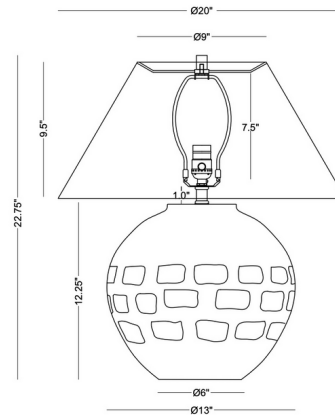

Description

Rough dashes beat a rhythmic motif across the Jude Table Lamp, arranged in rows around the ceramic base. The dashes feature a slightly unfinished look while overall black-brown finish imparts a subtle gloss. A tapered shade perfectly balances the wide proportions of the base. 3-Way switch on socket.

Specifications

COLOR Off White
BODY FINISH Black
WATTAGE 25W
DIMMER Included
DIMENSIONS 20"W x 22.75"H
BULB NOT INCLUDED 1 x A21 3-Way/Medium (E26)/25W/120V LED
COUNTRY OF ORIGIN China

Shown in black / off white