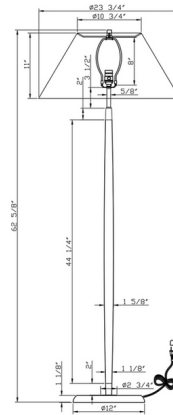

Shown in black / off white

CLICK TO VIEW PRODUCT

Notes: