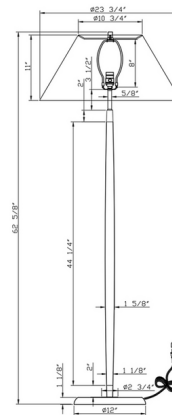

By FlowDecor

Description

Elegant and understated, the Salem Floor Lamp is built with a slender wood body and finished in a silky black stain. The slightly curved wood stem features antique brass accents at the base and the socket. A tapered shade provides the finishing dramatic touch. 3-Way switch on socket.

Specifications

COLOR Off White
BODY FINISH Black
WATTAGE 25W
DIMMER Included
DIMENSIONS 23.75"W x 62.5"H
BULB NOT INCLUDED 1 x A21 3-Way/Medium (E26)/25W/120V LED
COUNTRY OF ORIGIN China

Shown in black / off white