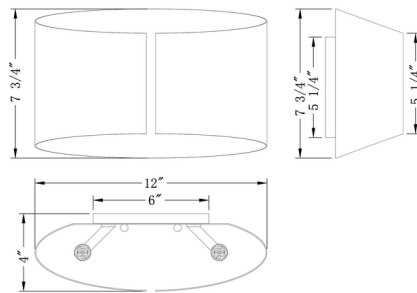

Description

Featuring a cylindrical design, this iconic Jade Wall Sconce is an easy addition to any home. When lit up, the warmth of the light is enhanced by the stunning appeal of the metal casing; meanwhile, the slight split down the center of the case helps create a unique and intriguing design that captures attention.

Shown in matte black / matte black

Specifications

COLOR Matte Black
BODY FINISH Matte Black
WATTAGE 3W
DIMMER Standard 120V
DIMENSIONS 12"W x 7.75"H x 4"D
BULB NOT INCLUDED 1 x JCD/G9/3W/120V LED
COUNTRY OF ORIGIN China