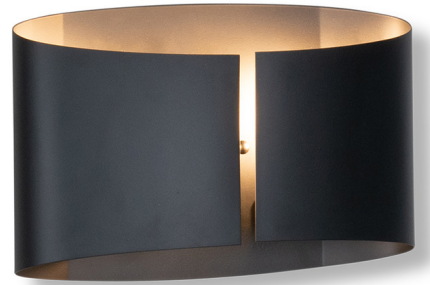

Lightology

lightology.com
866-954-4489
07-08-26

Project: _____

Company: _____

Location: _____ Fixture Type: _____

SPEC #: **FLD1444799**

Approved On: _____ Approved By: _____

Jade Wall Sconce By FlowDecor

Description

Featuring a cylindrical design, this iconic Jade Wall Sconce is an easy addition to any home. When lit up, the warmth of the light is enhanced by the stunning appeal of the metal casing; meanwhile, the slight split down the center of the case helps create a unique and intriguing design that captures attention.

Shown in matte black / matte black

Specifications

COLOR Matte Black
BODY FINISH Matte Black
WATTAGE 3W
DIMMER Standard 120V
DIMENSIONS 12"W x 7.75"H x 4"D
BULB NOT INCLUDED 1 x JCD/G9/3W/120V LED
COUNTRY OF ORIGIN China