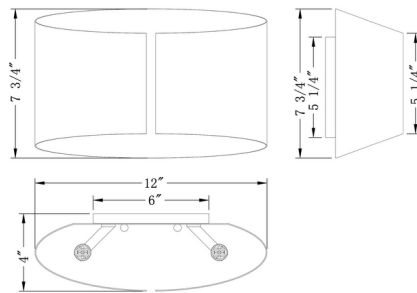

Description

Featuring a cylindrical design, this iconic Lena Wall Sconce is an easy addition to any home. When lit up, the warmth of the light is enhanced by the stunning appeal of the metal casing; meanwhile, the slight split down the center of the case helps create a unique and intriguing design that captures attention.

Shown in off white / brass

Specifications

COLOR	Brass
BODY FINISH	Off White
WATTAGE	3W
DIMMER	Standard 120V
DIMENSIONS	12"W x 7.75"H x 4"D
BULB NOT INCLUDED	1 x JCD/G9/3W/120V LED
COUNTRY OF ORIGIN	China