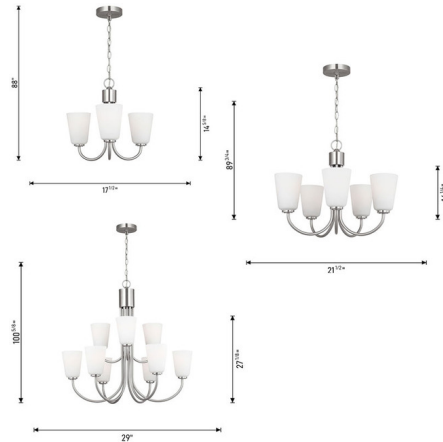

CLICK TO VIEW PRODUCT

Notes: