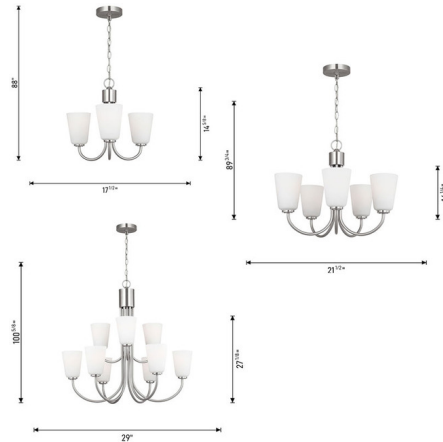

### Description

The Miles Chandelier adds a refined simplicity to your interior space. Its smooth frame with sweeping arms, pairs beautifully with tapered glass shades, casting warm, inviting shadows throughout your room. Sloped ceiling to 45 degrees max.

### Specifications

COLOR . . . . . Etched White  
 BODY FINISH . . . . . Midnight Black  
 WATTAGE . . . . . 51W  
 DIMMER . . . . . Standard 120V  
 DIMENSIONS . . . . . 21.5"W x 16.25"H  
 BULB NOT INCLUDED . . . . . 3 x A19/Medium (E26)/17W/120V LED  
 OTHER BULB OPTIONS . . . . . A19/Medium (E26)/100W/120V Incandescent  
 COUNTRY OF ORIGIN . . . . . Viet Nam

### Technical Information

PRODUCT DIMENSIONS . . . . . Adjustable Chain Length: 72"

Shown in midnight black / etched white

CLICK TO VIEW PRODUCT

Notes: