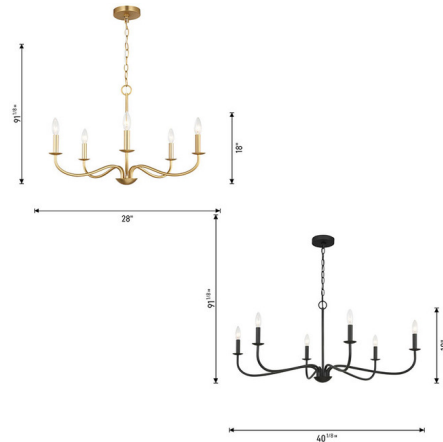

Shown in midnight black

CLICK TO VIEW PRODUCT

Notes: