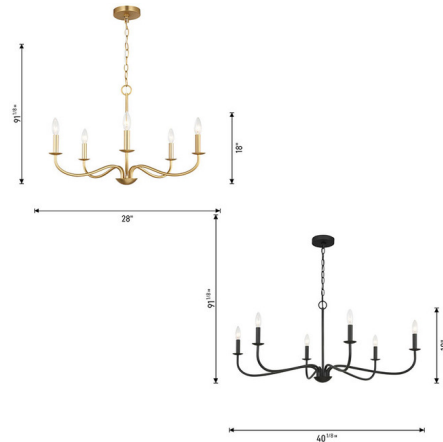

### Description

The Abells Chandelier offers a refined touch of simplicity to your interior space. Its gently sweeping arms are topped with exposed bulbs that emit a warm glow, casting soft, ambient shadows throughout your room. Sloped ceiling adaptable to 45 degrees max.

### Specifications

COLOR . . . . . N/A  
BODY FINISH . . . . . Midnight Black  
WATTAGE . . . . . 45W  
DIMMER . . . . . Standard 120V  
DIMENSIONS . . . . . 28"W x 18"H  
BULB NOT INCLUDED . . . . . 5 x B10/Candelabra (E12)/9W/120V LED  
OTHER BULB OPTIONS . . . . . B10/Candelabra (E12)/60W/120V Incandescent  
COUNTRY OF ORIGIN . . . . . Viet Nam

### Technical Information

PRODUCT DIMENSIONS . . . . . Adjustable Chain Length: 72"

Shown in midnight black

CLICK TO VIEW PRODUCT

Notes: