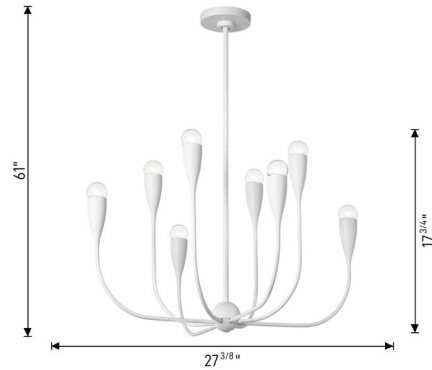

### Description

The Maya Chandelier adds a modern, playful touch to your interior space. Curved arms with organic shades embrace exposed bulbs, casting warm, inviting shadows throughout your room. Sloped ceiling adaptable to 22 degrees maximum.

### Specifications

COLOR . . . . . N/A  
BODY FINISH . . . . . Matte White  
WATTAGE . . . . . 72W  
DIMMER . . . . . Standard 120V  
DIMENSIONS . . . . . 27.38"W x 17.75"H  
BULB NOT INCLUDED . . . . . 8 x G16.5/Candelabra (E12)/9W/120V LED  
OTHER BULB OPTIONS . . . . . G16.5/Candelabra (E12)/60W/120V Incandescent  
COUNTRY OF ORIGIN . . . . . Viet Nam

### Technical Information

PRODUCT DIMENSIONS . . . . . Downrods: One 6" and Three 12" Included

Shown in matte white

CLICK TO VIEW PRODUCT

Notes: