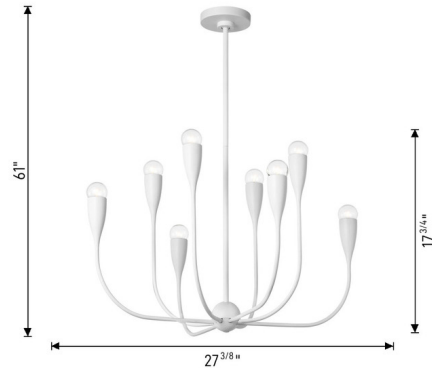

Description

The Maya Chandelier adds a modern, playful touch to your interior space. Curved arms with organic shades embrace exposed bulbs, casting warm, inviting shadows throughout your room. Sloped ceiling adaptable to 22 degrees maximum.

Specifications

COLOR N/A
BODY FINISH Matte White
WATTAGE 72W
DIMMER Standard 120V
DIMENSIONS 27.38"W x 17.75"H
BULB NOT INCLUDED 8 x G16.5/Candelabra (E12)/9W/120V LED
OTHER BULB OPTIONS G16.5/Candelabra (E12)/60W/120V Incandescent
COUNTRY OF ORIGIN Viet Nam

Technical Information

PRODUCT DIMENSIONS Downrods: One 6" and Three 12" Included

Shown in matte white

CLICK TO VIEW PRODUCT

Notes: