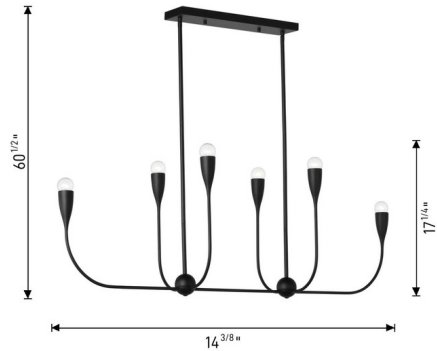

Description

The Maya Linear Chandelier adds a modern, playful touch to your interior space. Curved arms with organic shades embrace exposed bulbs, casting warm, inviting shadows throughout your room. Sloped ceiling adaptable to 22 degrees maximum.

Specifications

COLOR	N/A
BODY FINISH	Midnight Black
WATTAGE	54W
DIMMER	Standard 120V
DIMENSIONS	48"L x 14.38"W x 17.25"H
BULB NOT INCLUDED	6 x G16.5/Candelabra (E12)/9W/120V LED
OTHER BULB OPTIONS	G16.5/Candelabra (E12)/60W/120V Incandescent
COUNTRY OF ORIGIN	Viet Nam

Technical Information

PRODUCT DIMENSIONS Downrods: Two 6" and Six 12" Included

Shown in midnight black

CLICK TO VIEW PRODUCT

Notes: