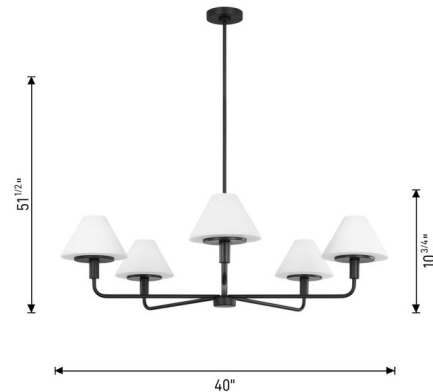

Description

The Mendota Chandelier introduces clean, understated elegance to your interior space. Curved arms are finished with conical glass shades that diffuse a warm, ambient glow throughout your room. Sloped ceiling adaptable to 22 degrees max.

Specifications

COLOR Opal Etched
BODY FINISH Satin Brass
WATTAGE 45W
DIMMER Standard 120V
DIMENSIONS 40"W x 10.75"H
BULB NOT INCLUDED 5 x B10/Candelabra (E12)/9W/120V LED
OTHER BULB OPTIONS B10/Candelabra (E12)/60W/120V Incandescent
COUNTRY OF ORIGIN Viet Nam

Technical Information

PRODUCT DIMENSIONS Downrods: One 6" and Three 12" Included

Notes:

Shown in satin brass / opal etched

CLICK TO VIEW PRODUCT