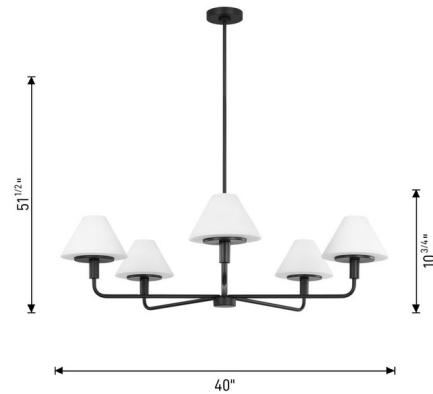

### Description

The Mendota Chandelier introduces clean, understated elegance to your interior space. Curved arms are finished with conical glass shades that diffuse a warm, ambient glow throughout your room. Sloped ceiling adaptable to 22 degrees max.

### Specifications

COLOR . . . . . Opal Etched  
BODY FINISH . . . . . Satin Brass  
WATTAGE . . . . . 45W  
DIMMER . . . . . Standard 120V  
DIMENSIONS . . . . . 40"W x 10.75"H  
BULB NOT INCLUDED . . . . . 5 x B10/Candelabra (E12)/9W/120V LED  
OTHER BULB OPTIONS . . . . . B10/Candelabra (E12)/60W/120V Incandescent  
COUNTRY OF ORIGIN . . . . . Viet Nam

### Technical Information

PRODUCT DIMENSIONS . . . . . Downrods: One 6" and Three 12" Included

Notes:

Shown in satin brass / opal etched

CLICK TO VIEW PRODUCT