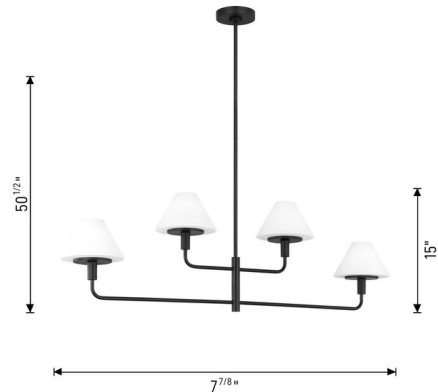

## Mendota Linear Chandelier By Generation Lighting

### Description

The Mendota Linear Chandelier introduces clean, understated elegance to your interior space. Dual arms are finished with conical glass shades that diffuse a warm, ambient glow throughout your room. Sloped ceiling adaptable to 22 degrees max.

### Specifications

COLOR . . . . . Opal Etched  
BODY FINISH . . . . . Midnight Black  
WATTAGE . . . . . 36W  
DIMMER . . . . . Standard 120V  
DIMENSIONS . . . . . 50.5"L x 7.88"W x 15"H  
BULB NOT INCLUDED . . . . . 4 x B10/Candelabra (E12)/9W/120V LED  
OTHER BULB OPTIONS . . . . . B10/Candelabra (E12)/60W/120V Incandescent  
COUNTRY OF ORIGIN . . . . . Viet Nam

### Technical Information

PRODUCT DIMENSIONS . . . . . Downrods: One 6" and Three 12" Included

Shown in midnight black / opal etched

CLICK TO VIEW PRODUCT

Notes: