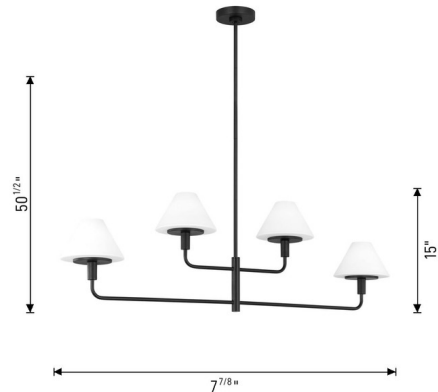

## Mendota Linear Chandelier By Generation Lighting

### Description

The Mendota Linear Chandelier introduces clean, understated elegance to your interior space. Dual arms are finished with conical glass shades that diffuse a warm, ambient glow throughout your room. Sloped ceiling adaptable to 22 degrees max.

### Specifications

COLOR . . . . . Opal Etched  
BODY FINISH . . . . . Midnight Black  
WATTAGE . . . . . 36W  
DIMMER . . . . . Standard 120V  
DIMENSIONS . . . . . 50.5"L x 7.88"W x 15"H  
BULB NOT INCLUDED . . . . . 4 x B10/Candelabra (E12)/9W/120V LED  
OTHER BULB OPTIONS . . . . . B10/Candelabra (E12)/60W/120V Incandescent  
COUNTRY OF ORIGIN . . . . . Viet Nam

### Technical Information

PRODUCT DIMENSIONS . . . . . Downrods: One 6" and Three 12" Included

Notes:

Shown in midnight black / opal etched

CLICK TO VIEW PRODUCT