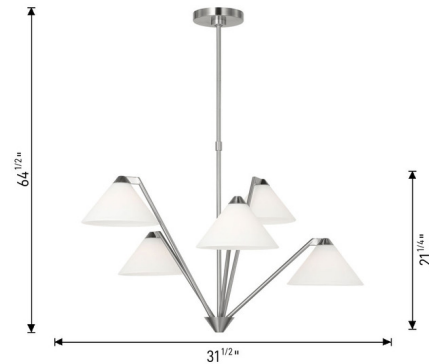

Description

The Werley Chandelier brings a casual charm to your interior space. The climbing angular arms are capped with triangular glass shades that cast warm ambient light across your room. Sloped ceiling to 22 degrees max.

Specifications

COLOR Milk
BODY FINISH Midnight Black
WATTAGE 45W
DIMMER Standard 120V
DIMENSIONS 30.38"W x 21.25"H
BULB NOT INCLUDED 5 x G16.5/Candelabra (E12)/9W/120V LED
OTHER BULB OPTIONS G16.5/Candelabra (E12)/60W/120V Incandescent
COUNTRY OF ORIGIN Viet Nam

Technical Information

PRODUCT DIMENSIONS Downrods: One 6" and Three 12" Included

Shown in midnight black / milk

CLICK TO VIEW PRODUCT

Notes: