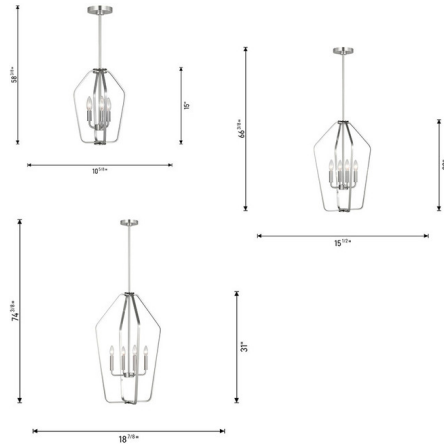

### Description

The Kennan Chandelier brings an updated look to the traditional lantern style. The classic candelabra center is surrounded by an open cage, casting warm light across your room. Sloped ceiling adaptable to 45 degrees max.

### Specifications

COLOR . . . . . N/A  
BODY FINISH . . . . . Brushed Nickel  
WATTAGE . . . . . 27W  
DIMMER . . . . . Standard 120V  
DIMENSIONS . . . . . 11"W x 15"H  
BULB NOT INCLUDED . . . . . 3 x B10/Candelabra (E12)/9W/120V LED  
OTHER BULB OPTIONS . . . . . B10/Candelabra (E12)/60W/120V Incandescent  
COUNTRY OF ORIGIN . . . . . Viet Nam

### Technical Information

PRODUCT DIMENSIONS . . . . . Downrods: One 6" and Three 12" Included

Shown in brushed nickel

CLICK TO VIEW PRODUCT

Notes: