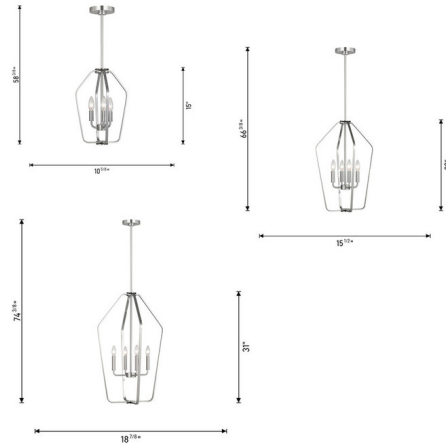

Description

The Kennan Chandelier brings an updated look to the traditional lantern style. The classic candelabra center is surrounded by an open cage, casting warm light across your room. Sloped ceiling adaptable to 45 degrees max.

Specifications

COLOR N/A
BODY FINISH Brushed Nickel
WATTAGE 27W
DIMMER Standard 120V
DIMENSIONS 11"W x 15"H
BULB NOT INCLUDED 3 x B10/Candelabra (E12)/9W/120V LED
OTHER BULB OPTIONS B10/Candelabra (E12)/60W/120V Incandescent
COUNTRY OF ORIGIN Viet Nam

Technical Information

PRODUCT DIMENSIONS Downrods: One 6" and Three 12" Included

Shown in brushed nickel

CLICK TO VIEW PRODUCT

Notes: